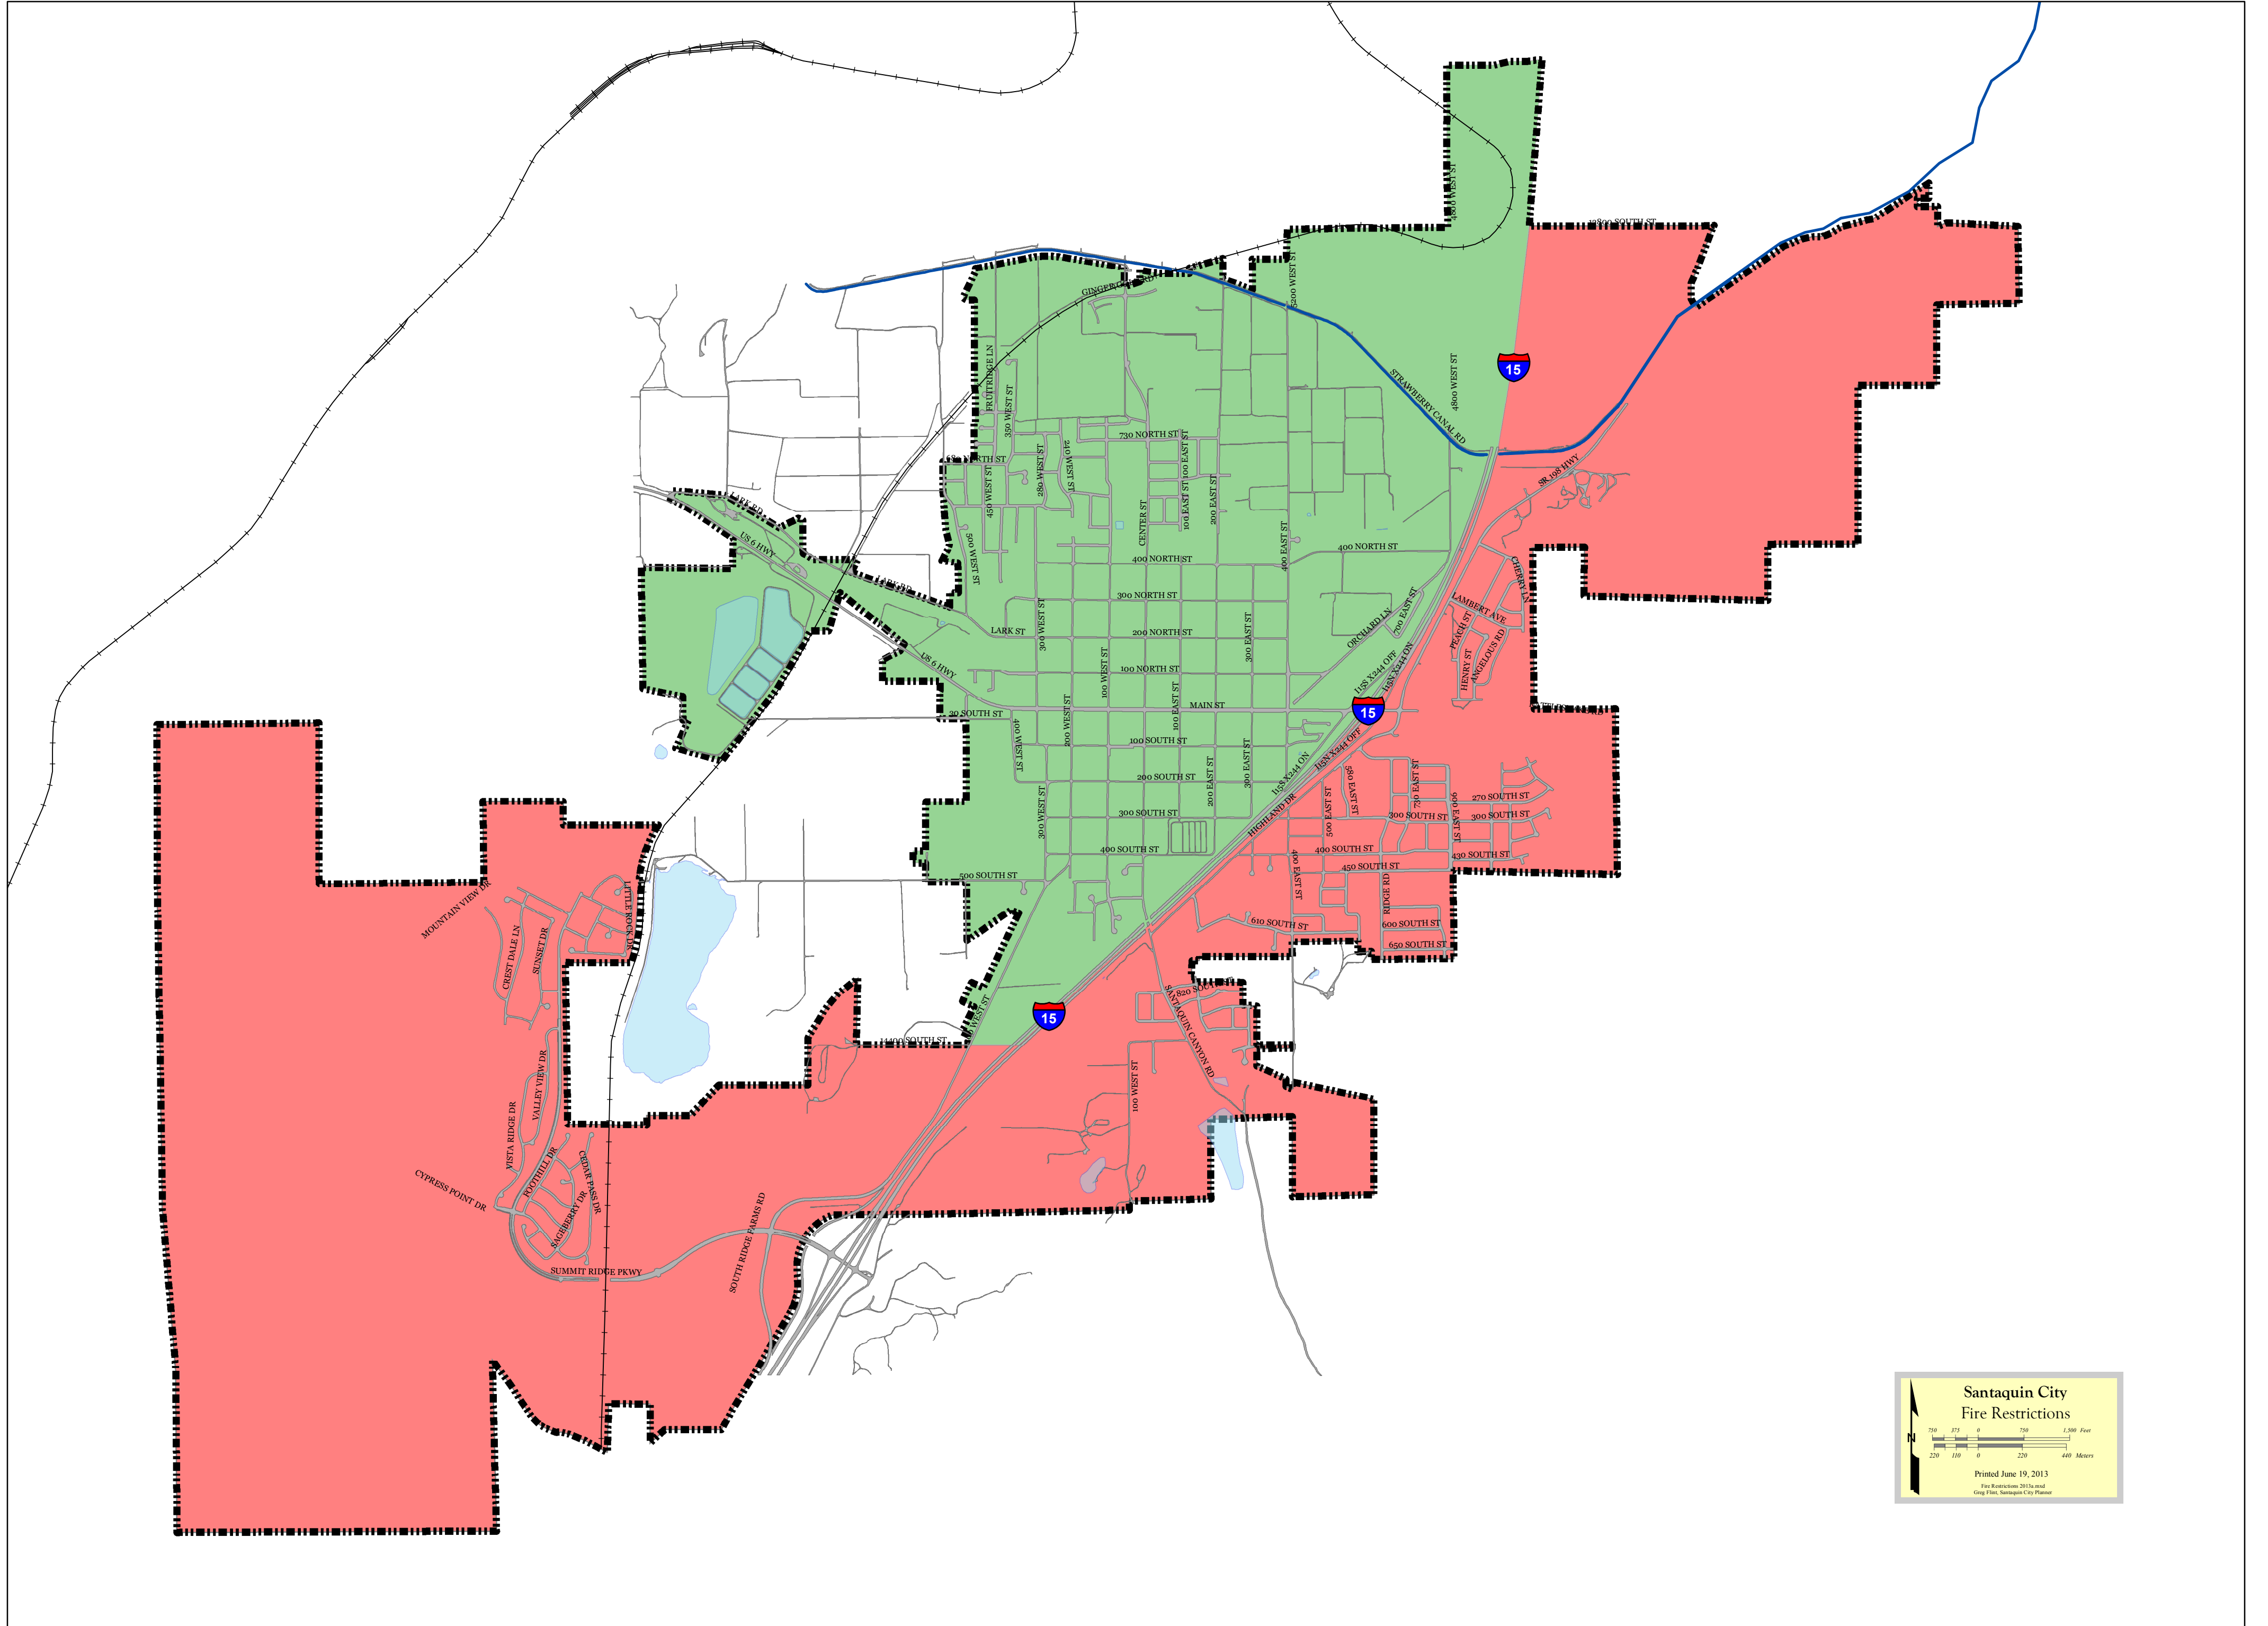

Fire Restrictions

Santaquin City
Fire Restrictions

750 275 0 250 1,000 Feet
200 100 0 200 400 Meters

Printed June 19, 2013
Fire Restrictions 2013.mxd
Greg Felt, Santaquin City Planner